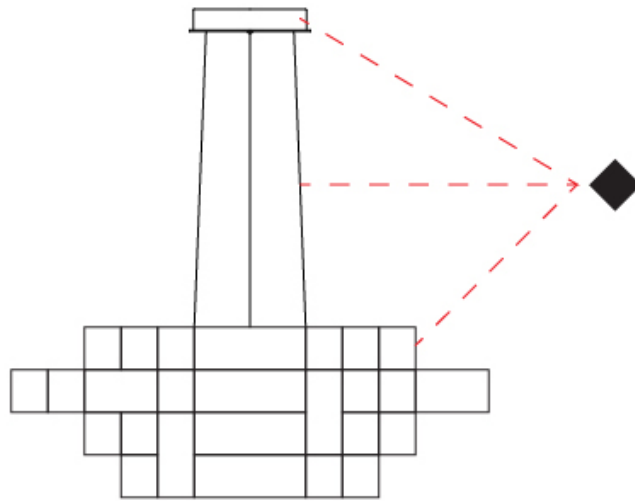

D101950-

PROJECT	_____
TYPE	_____
SPECIFIER	_____
QUANTITY	_____
DATE	_____

D